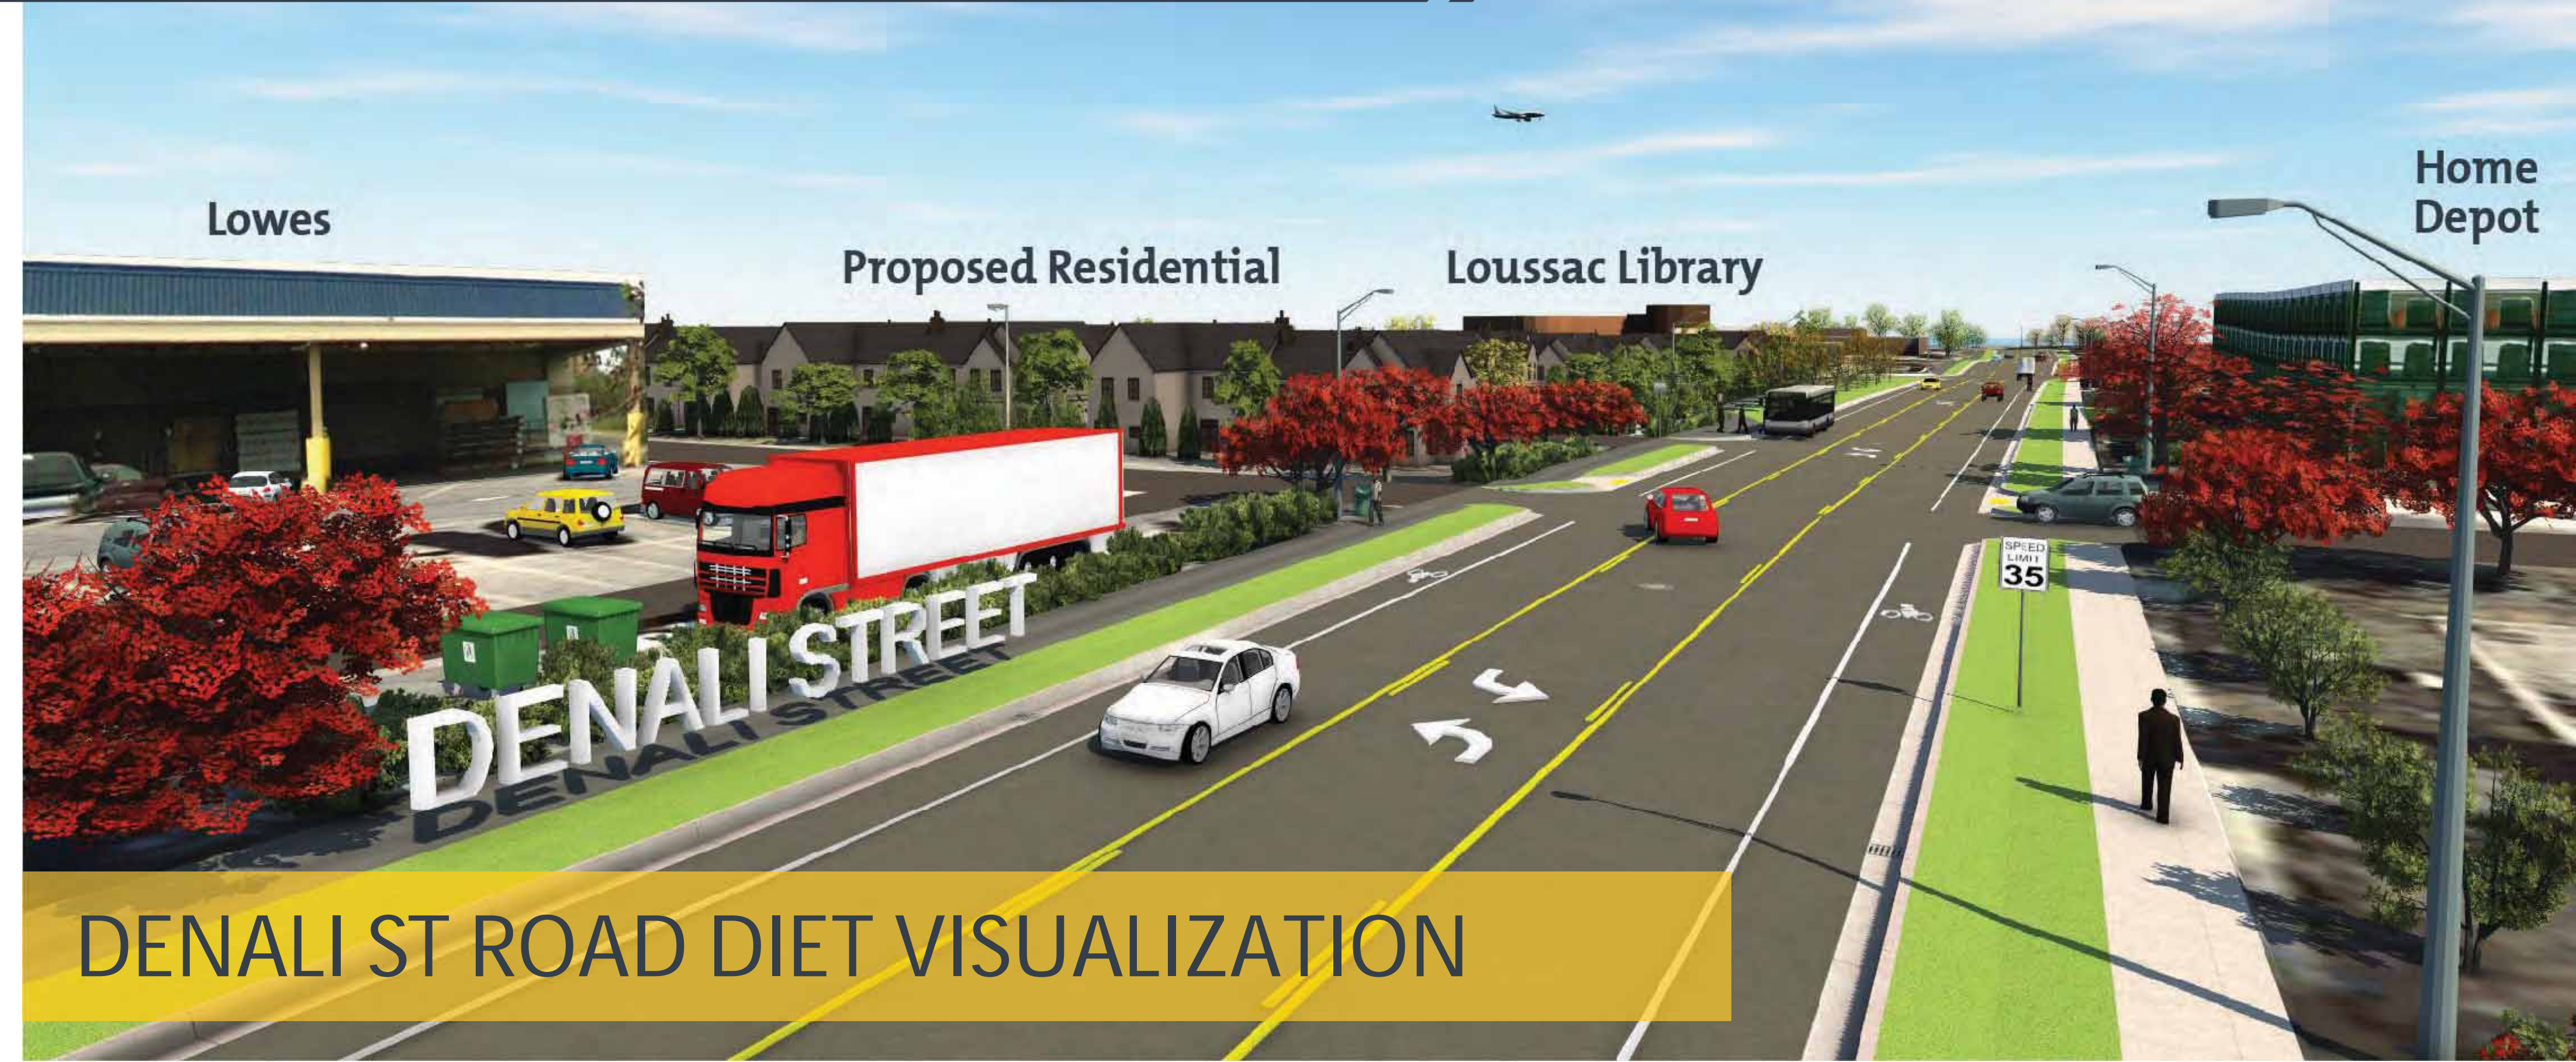

MIDTOWN CORRIDOR IMPROVEMENTS DENALI STREET AREA – BENSON BLVD TO TUDOR RD

Central Island Landscaping Alternative 1

Central Island Landscaping Alternative 2

DENALI ST ROAD DIET VISUALIZATION

Denali St / 40th Ave Roundabout - Looking East

Denali St / 40th Ave Roundabout Alternative

**MIDTOWN**  
CORRIDOR IMPROVEMENTS

Denali Street Area – Benson Blvd To Tudor Rd

[www.midtownimprovementsdenali.com](http://www.midtownimprovementsdenali.com)